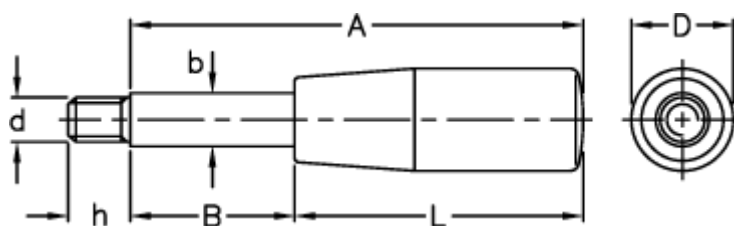

Article number: 2304003504

Description: E+G Lever arm
BL.366/10x125

Measures

A = 125

b = 10

B = 75

D = 21

d 6g = M8

h = 9

L = 50